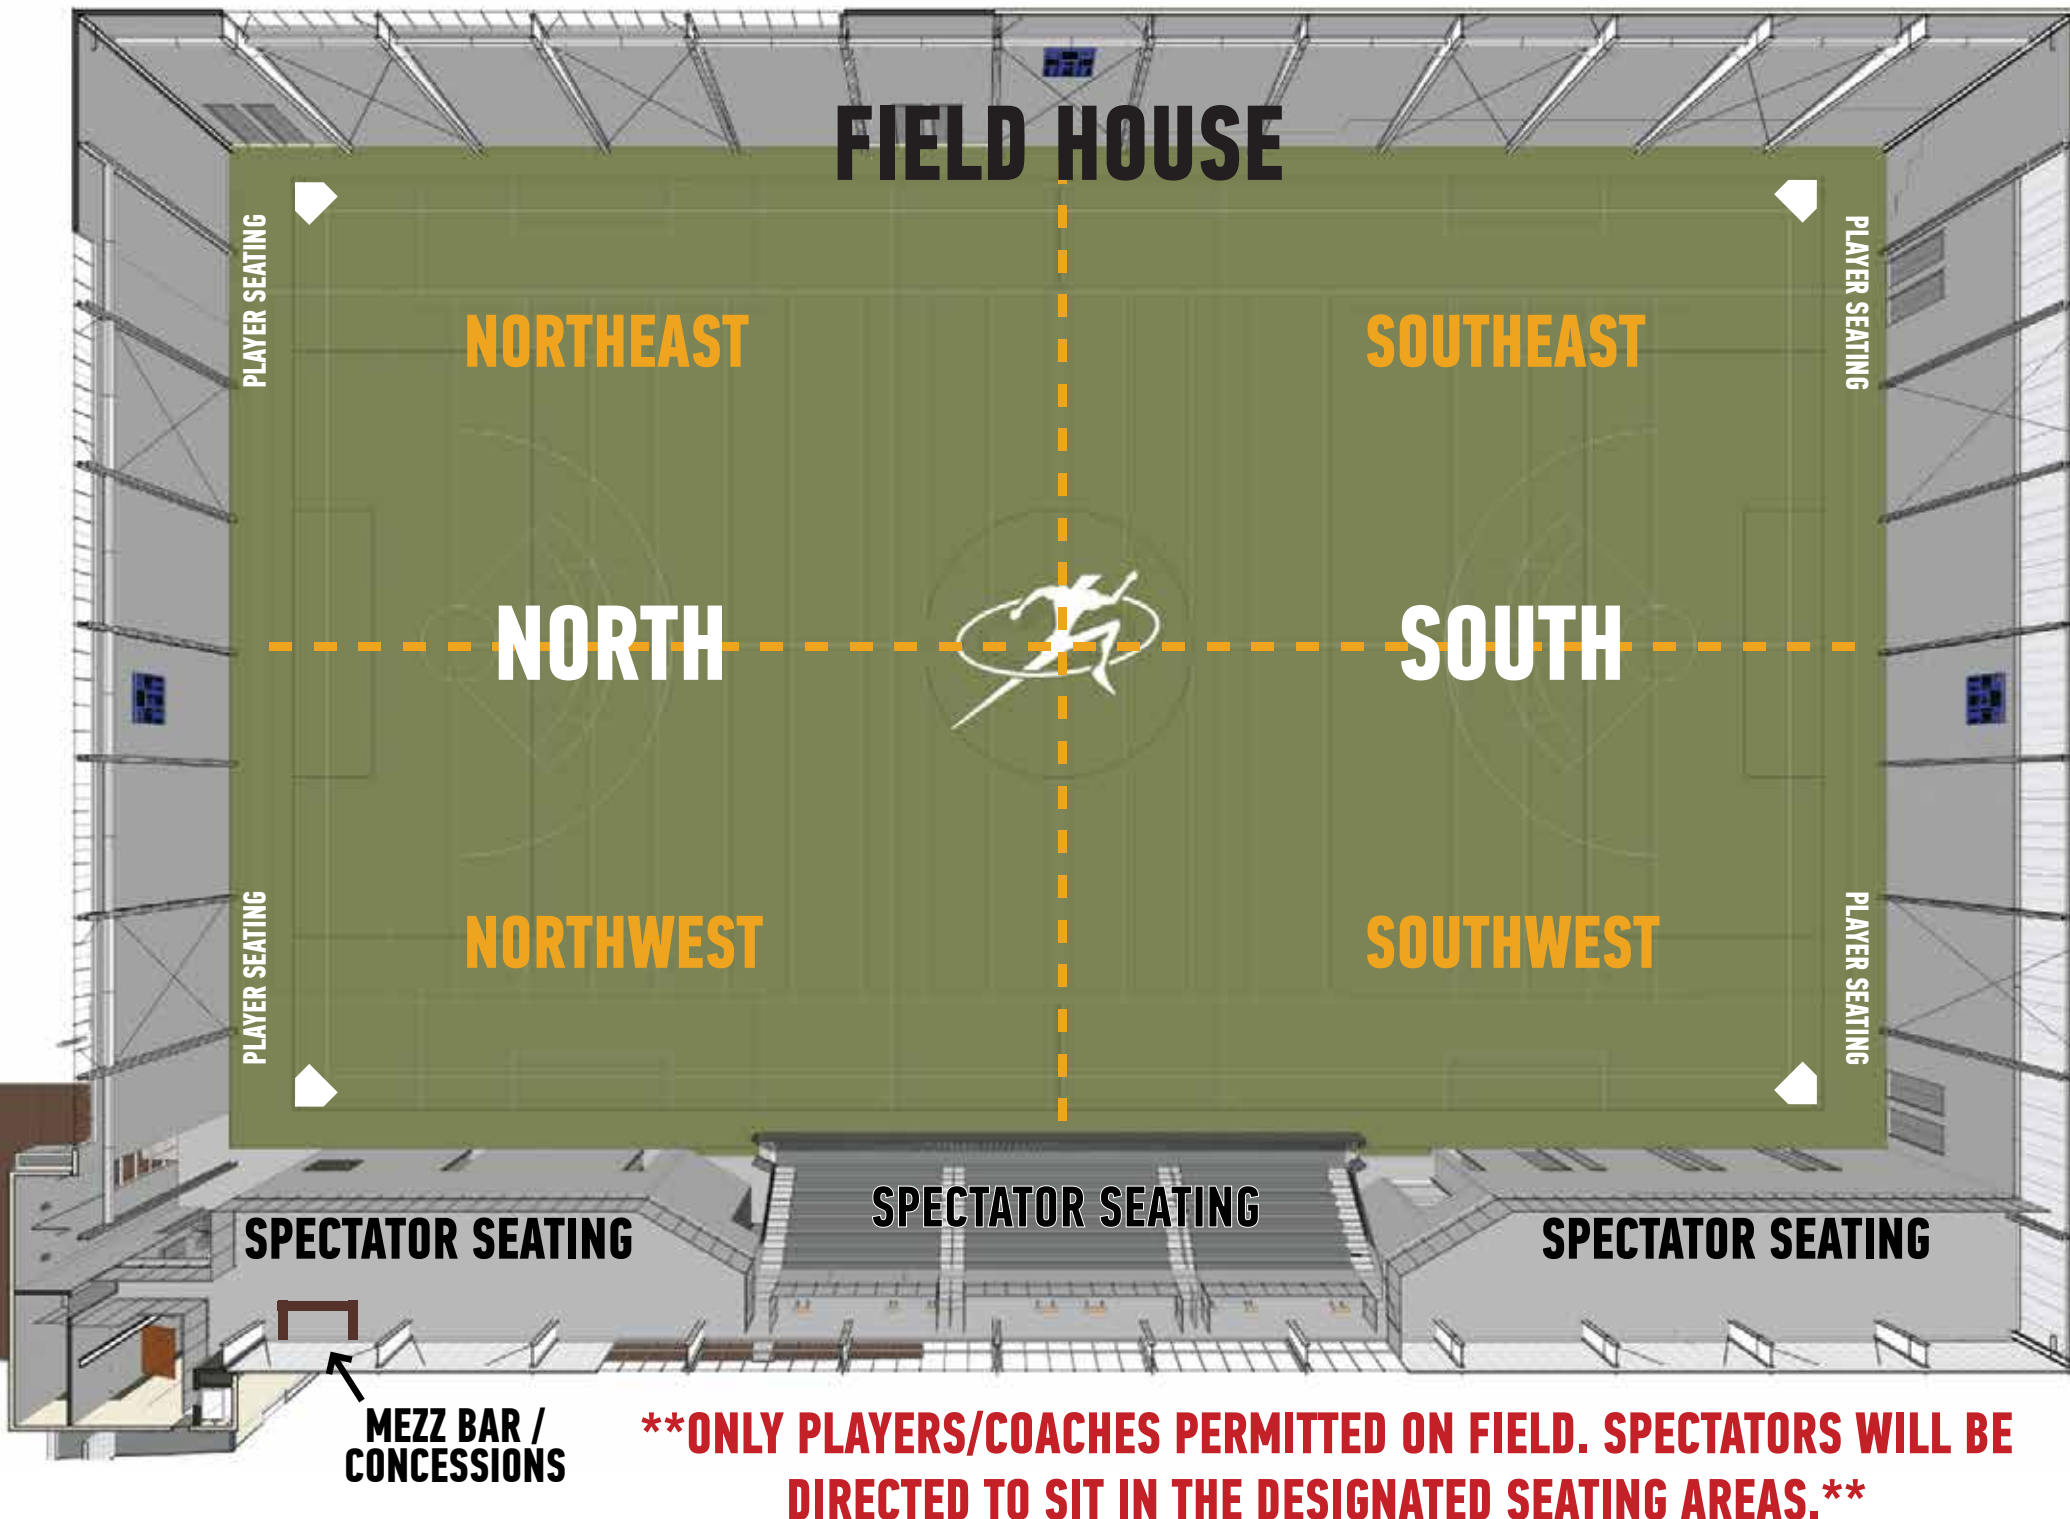

DOME 2

DOME 1

SPECTATOR SEATING SPECTATOR SEATING

WARM UP AREA WARM UP AREA

SPECTATOR SEATING SPECTATOR SEATING

WARM UP AREA WARM UP AREA

TRAMPOLINES

WARM UP AREA
NO SPECTATORS

SPORTS
PERFORMANCE

Dome

FIELD HOUSE

NORTHEAST

SOUTHEAST

NORTH

SOUTH

NORTHWEST

SOUTHWEST

PLAYER SEATING

PLAYER SEATING

PLAYER SEATING

PLAYER SEATING

SPECTATOR SEATING

SPECTATOR SEATING

SPECTATOR SEATING

MEZZ BAR /
CONCESSIONS

****ONLY PLAYERS/COACHES PERMITTED ON FIELD. SPECTATORS WILL BE DIRECTED TO SIT IN THE DESIGNATED SEATING AREAS.****

5

6

4

3

2

1